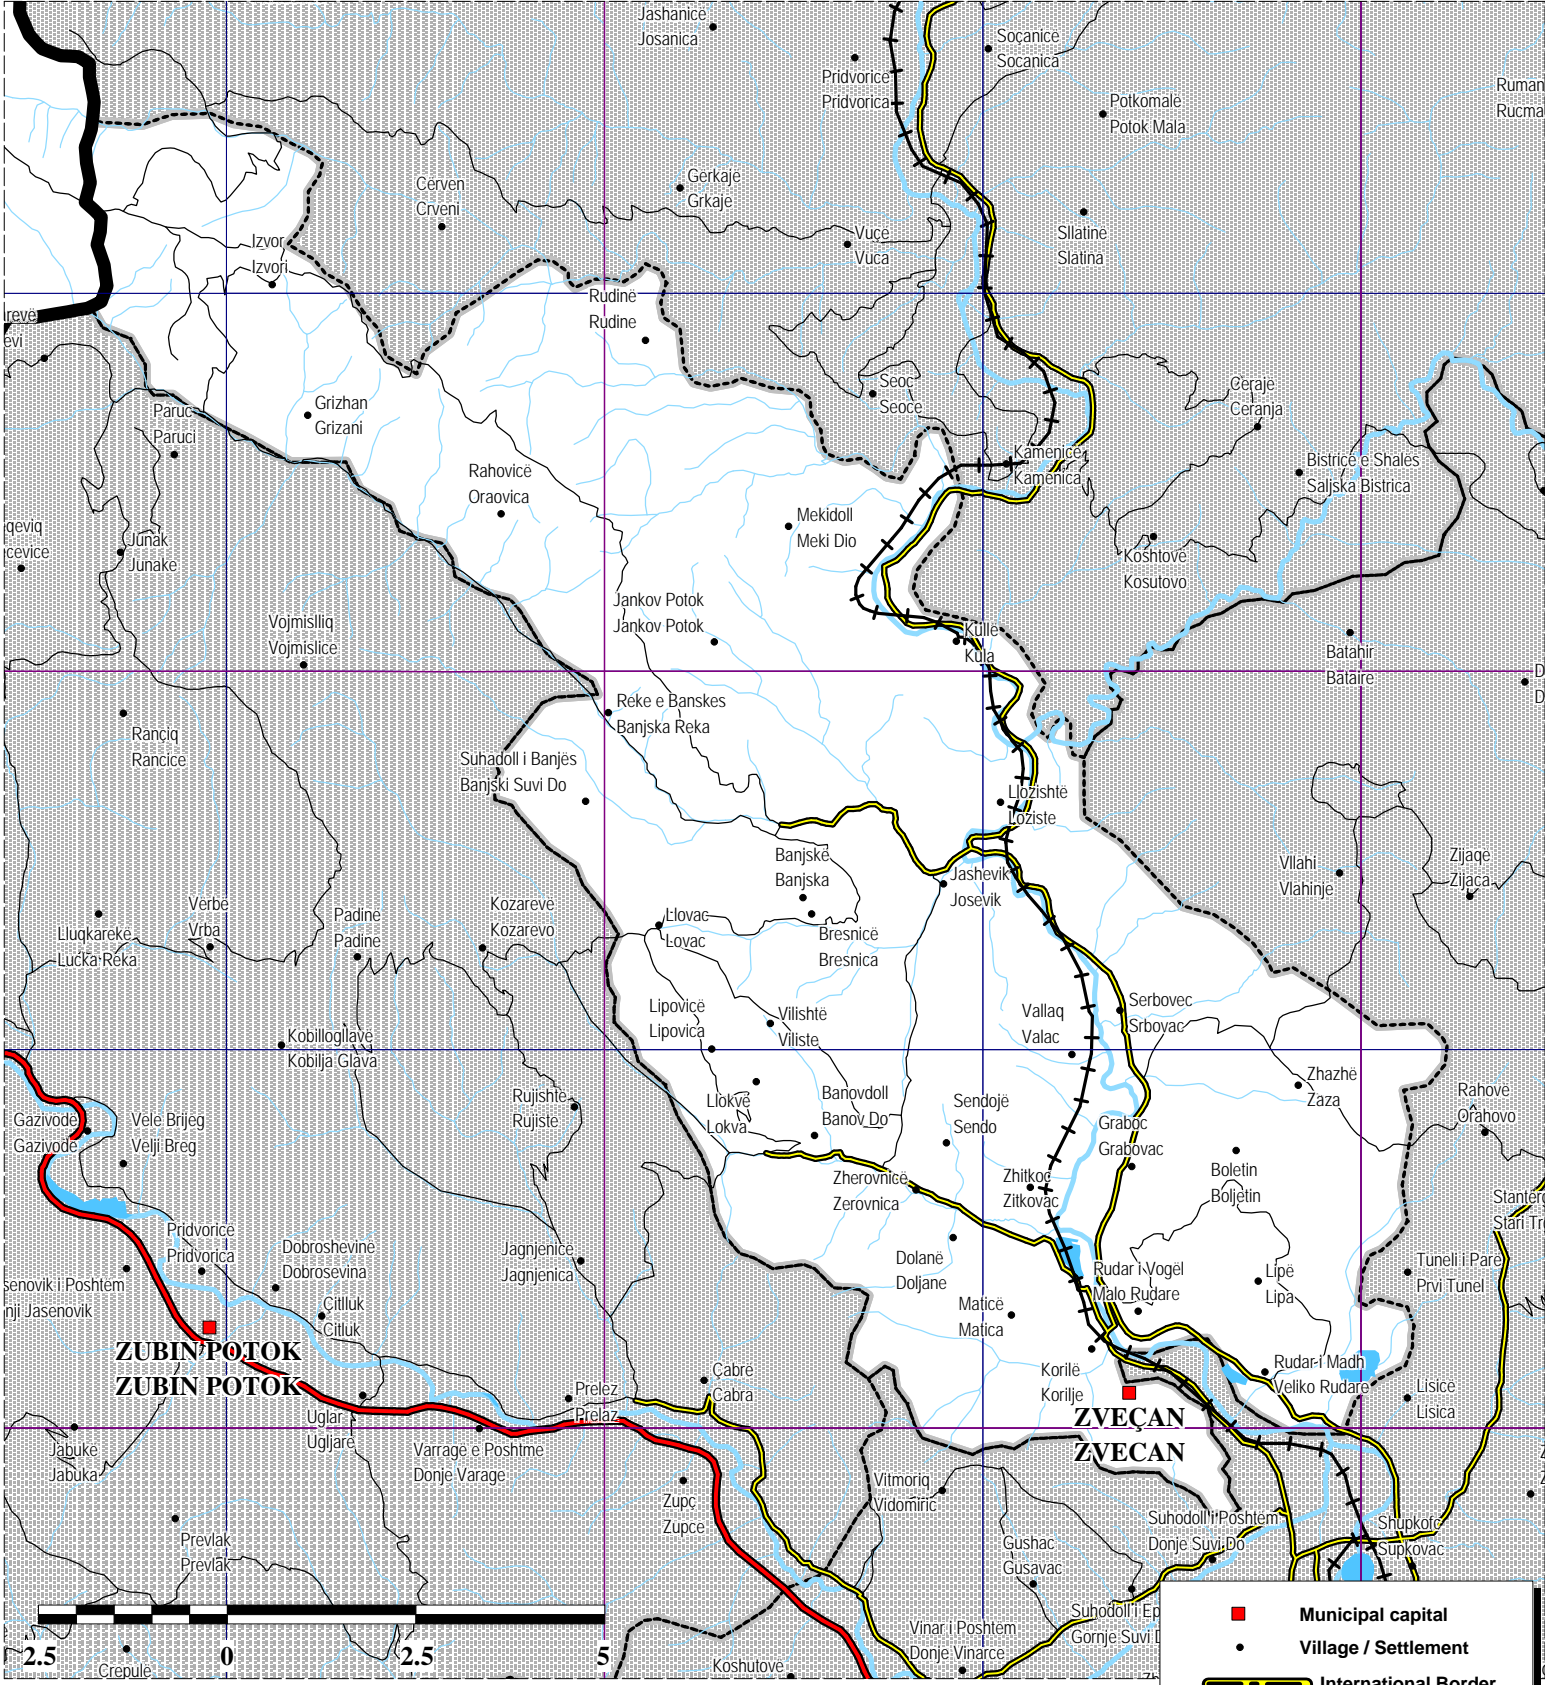

Zveçan / Zvecan

Kilometers

Scale
1:100,000

| | |
|------------------------------------|----------------------|
| ■ | Municipal capital |
| • | Village / Settlement |
| | International Border |
| | Republic Border |
| | Provincial Border |
| | Municipal boundary |
| | 5 km Grid |
| | First Category |
| | Second |
| | Third |
| | Railway |
| | Water body |
| | River |
| | Stream |