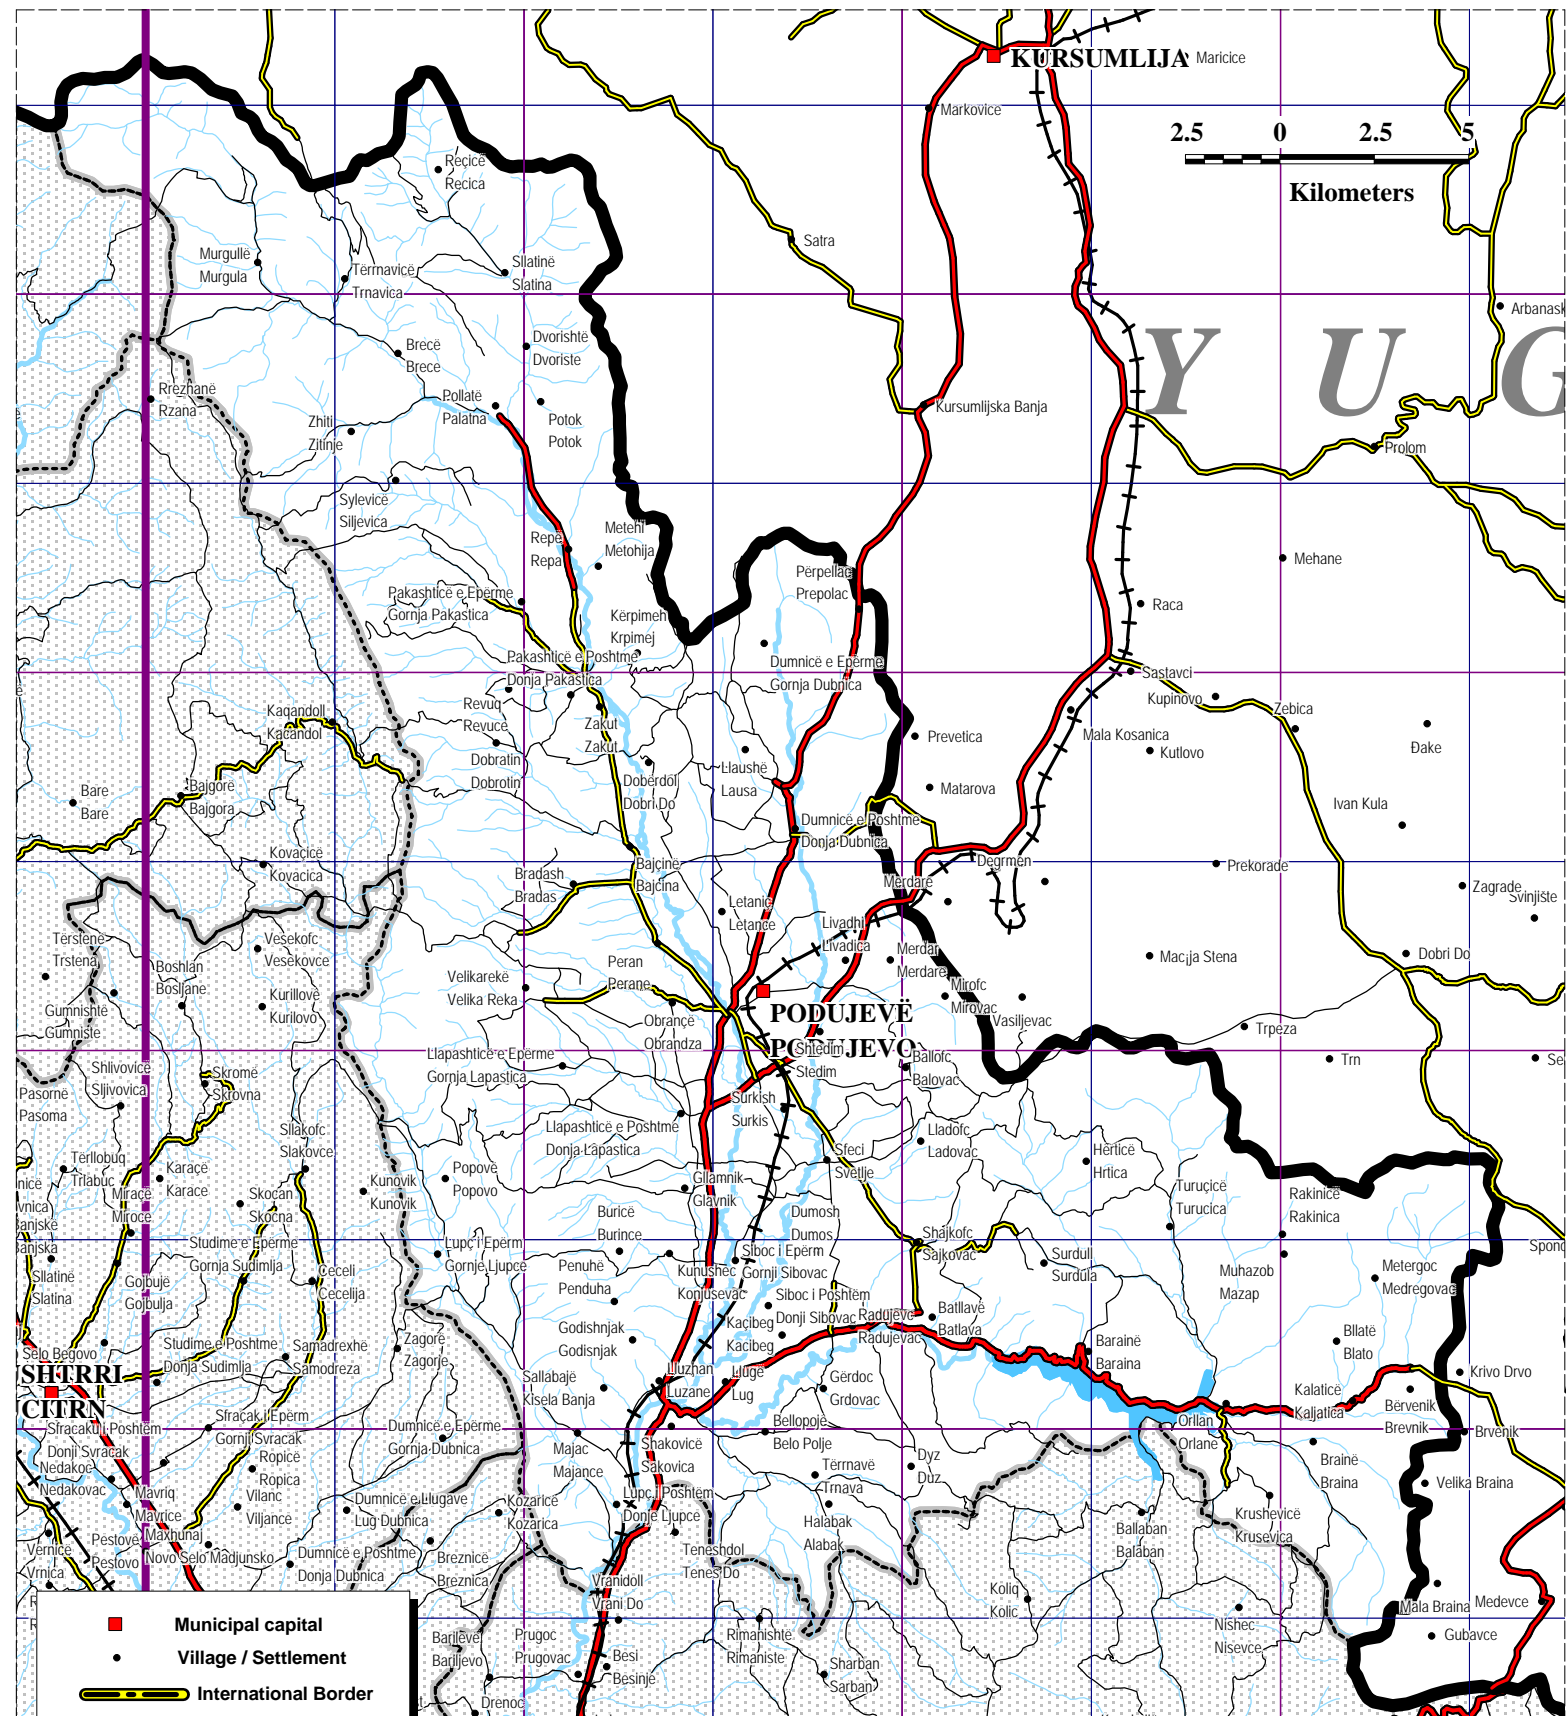

Podujevë / Podujevo

- **Municipal capital**
- **Village / Settlement**
- International Border**
- Republic Border**
- Provincial Border**
- Municipal boundary**
- 5 km Grid**
- First Category**
- Second**
- Third**
- Railway**
- Water body**
- River**
- Stream**

Scale
1:200,000