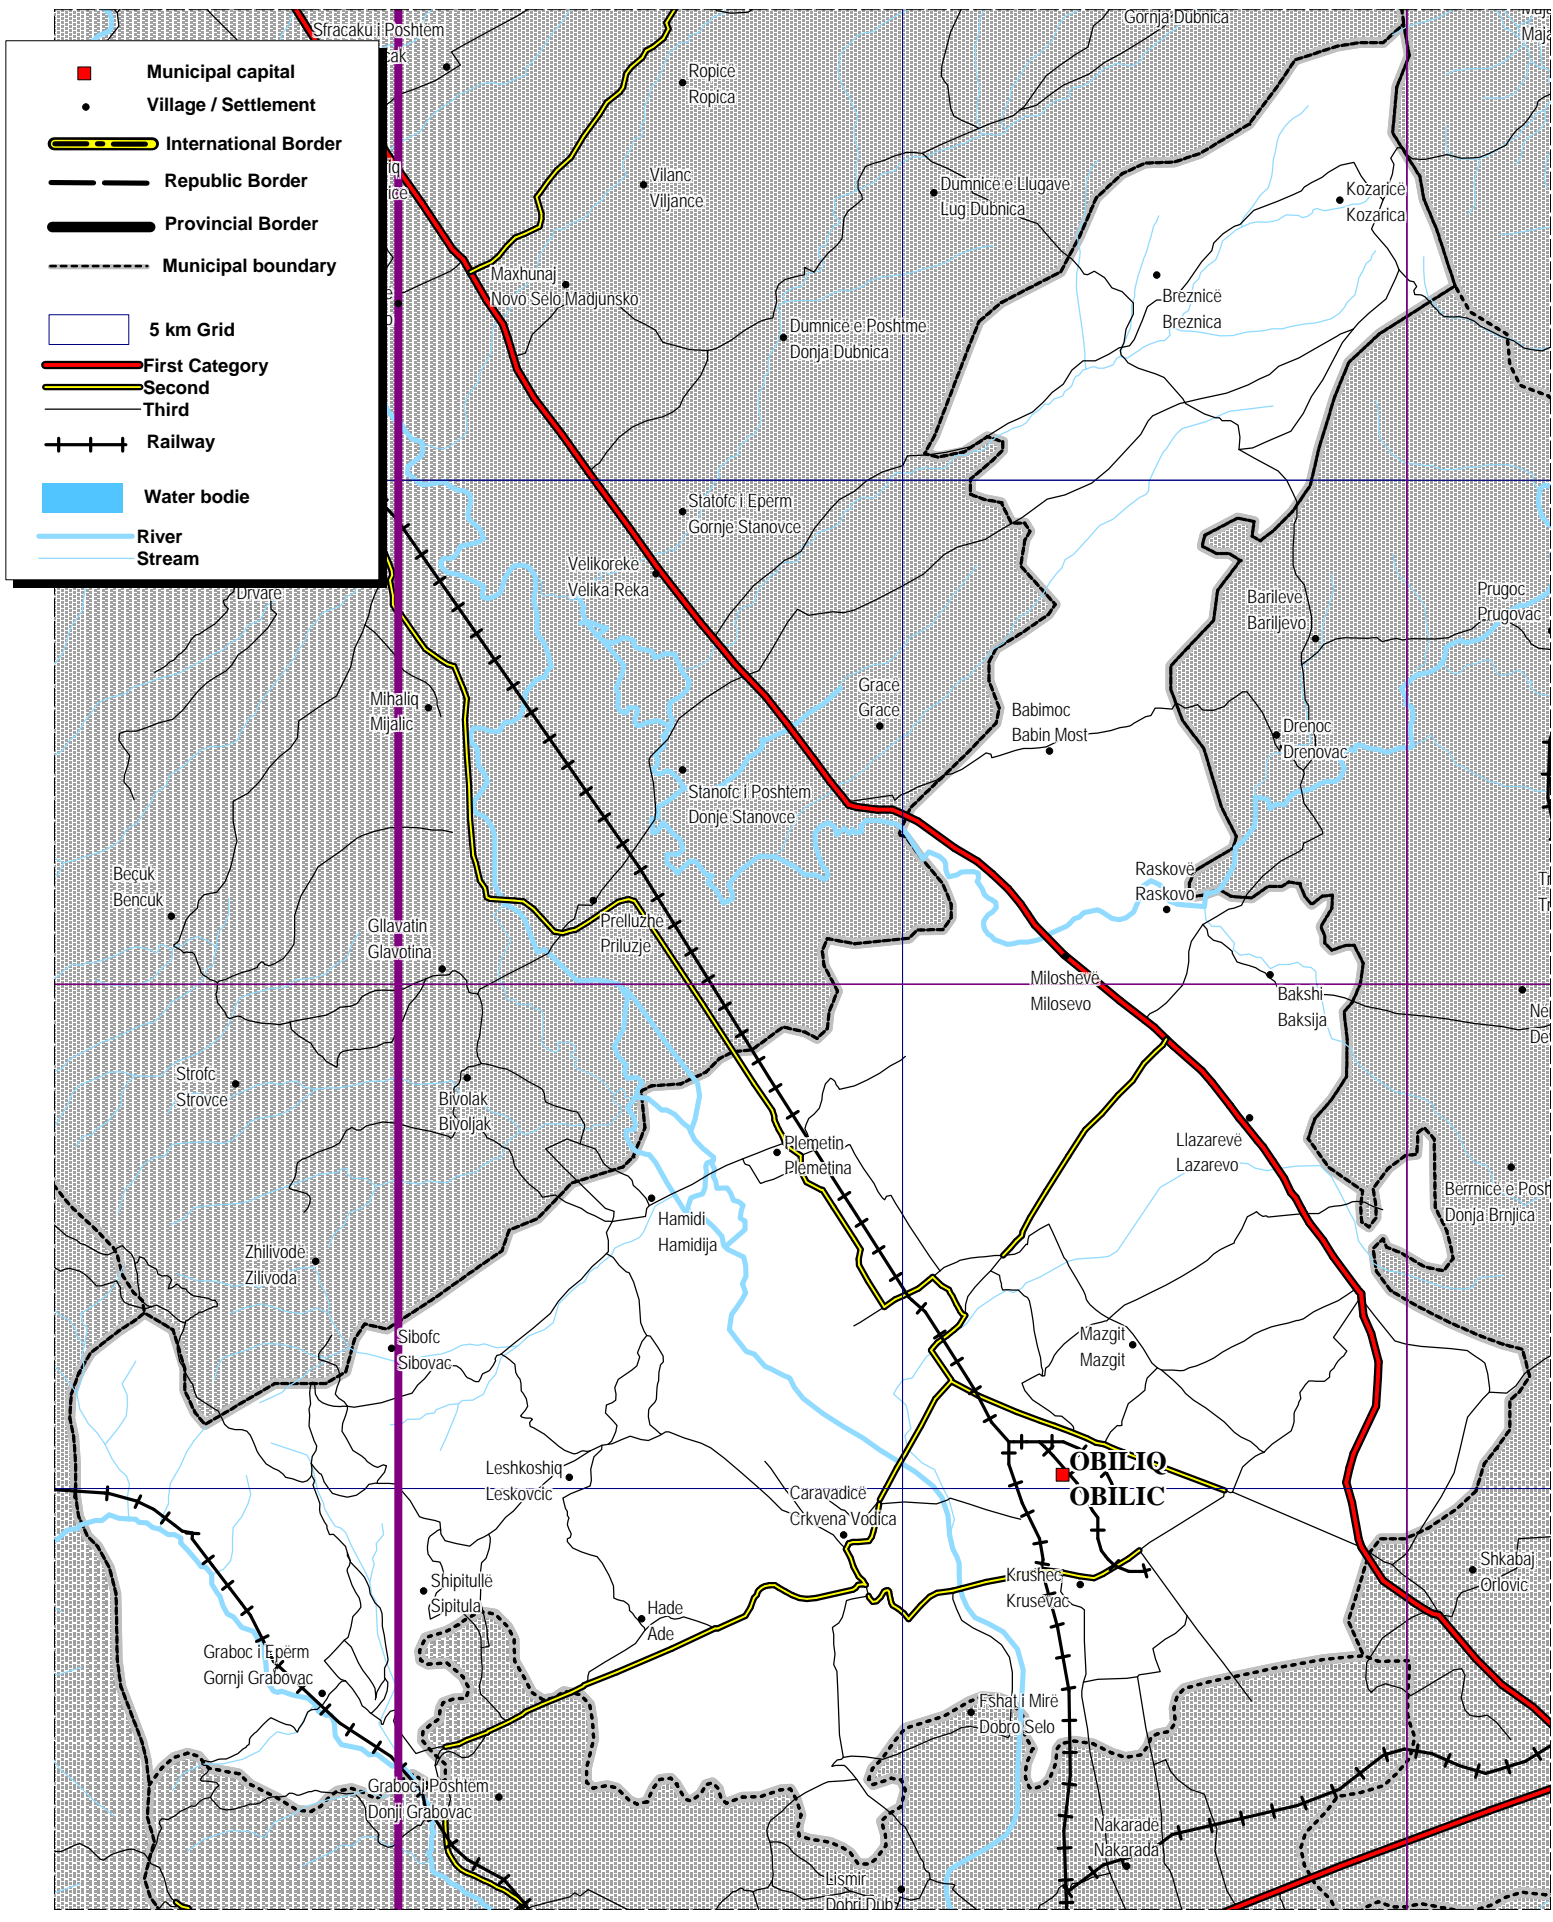

# Obiliq / Obilic

Kilometers

Scale  
1:75,000

X:\Maps\Workspaces\Simple Maps\15 Obiliq  
Source: WEU, NIMA  
Prishtina, Kosova, February 20, 2001