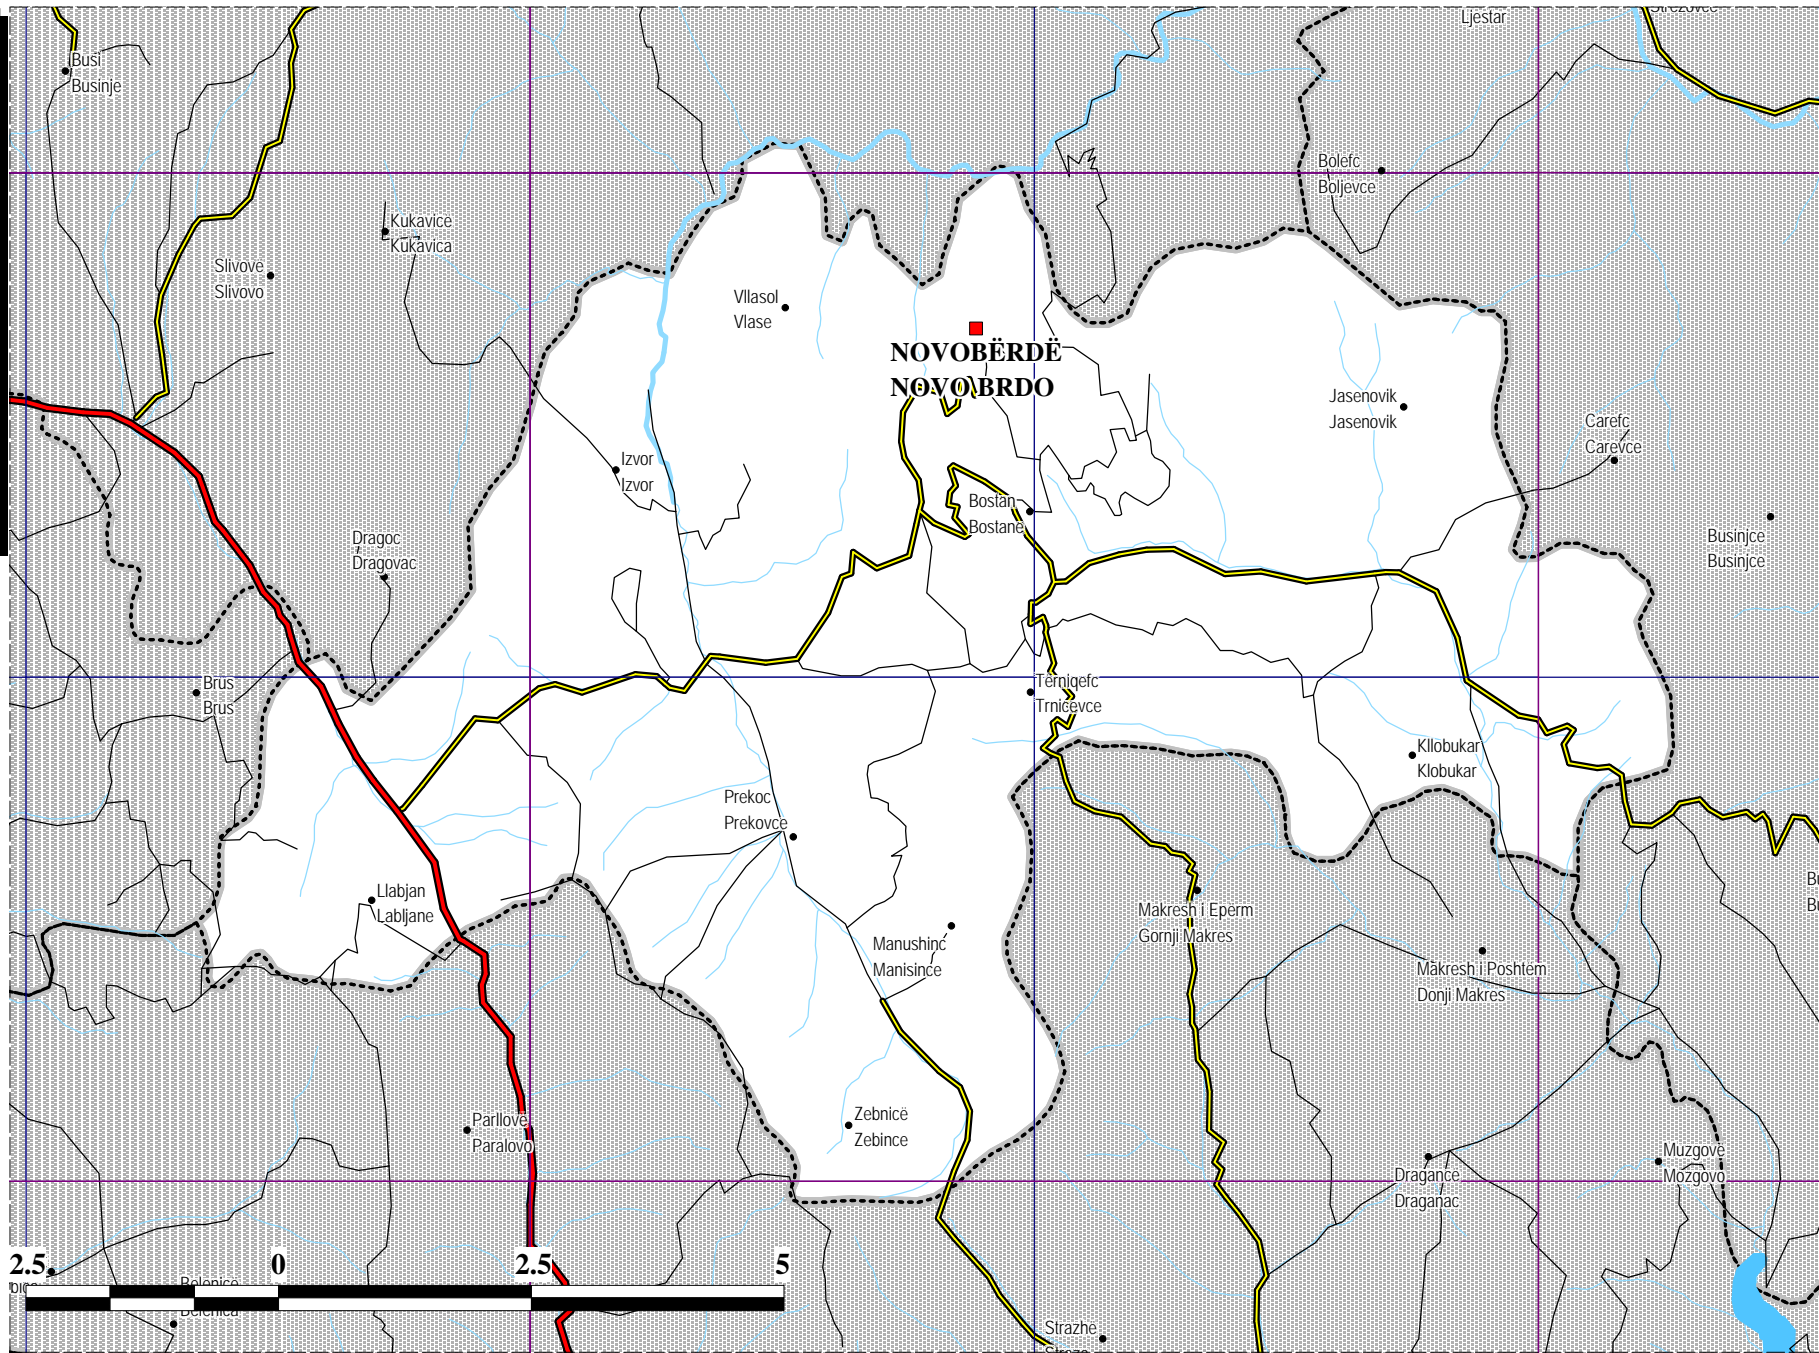

Novobërdë / Novo Brdo

- Municipal capital
- Village / Settlement
- International Border
- Republic Border
- Provincial Border
- Municipal boundary
- 5 km Grid
- First Category
- Second
- Third
- Railway
- Water bodie
- River
- Stream

Scale
1:75,000

Kilometers